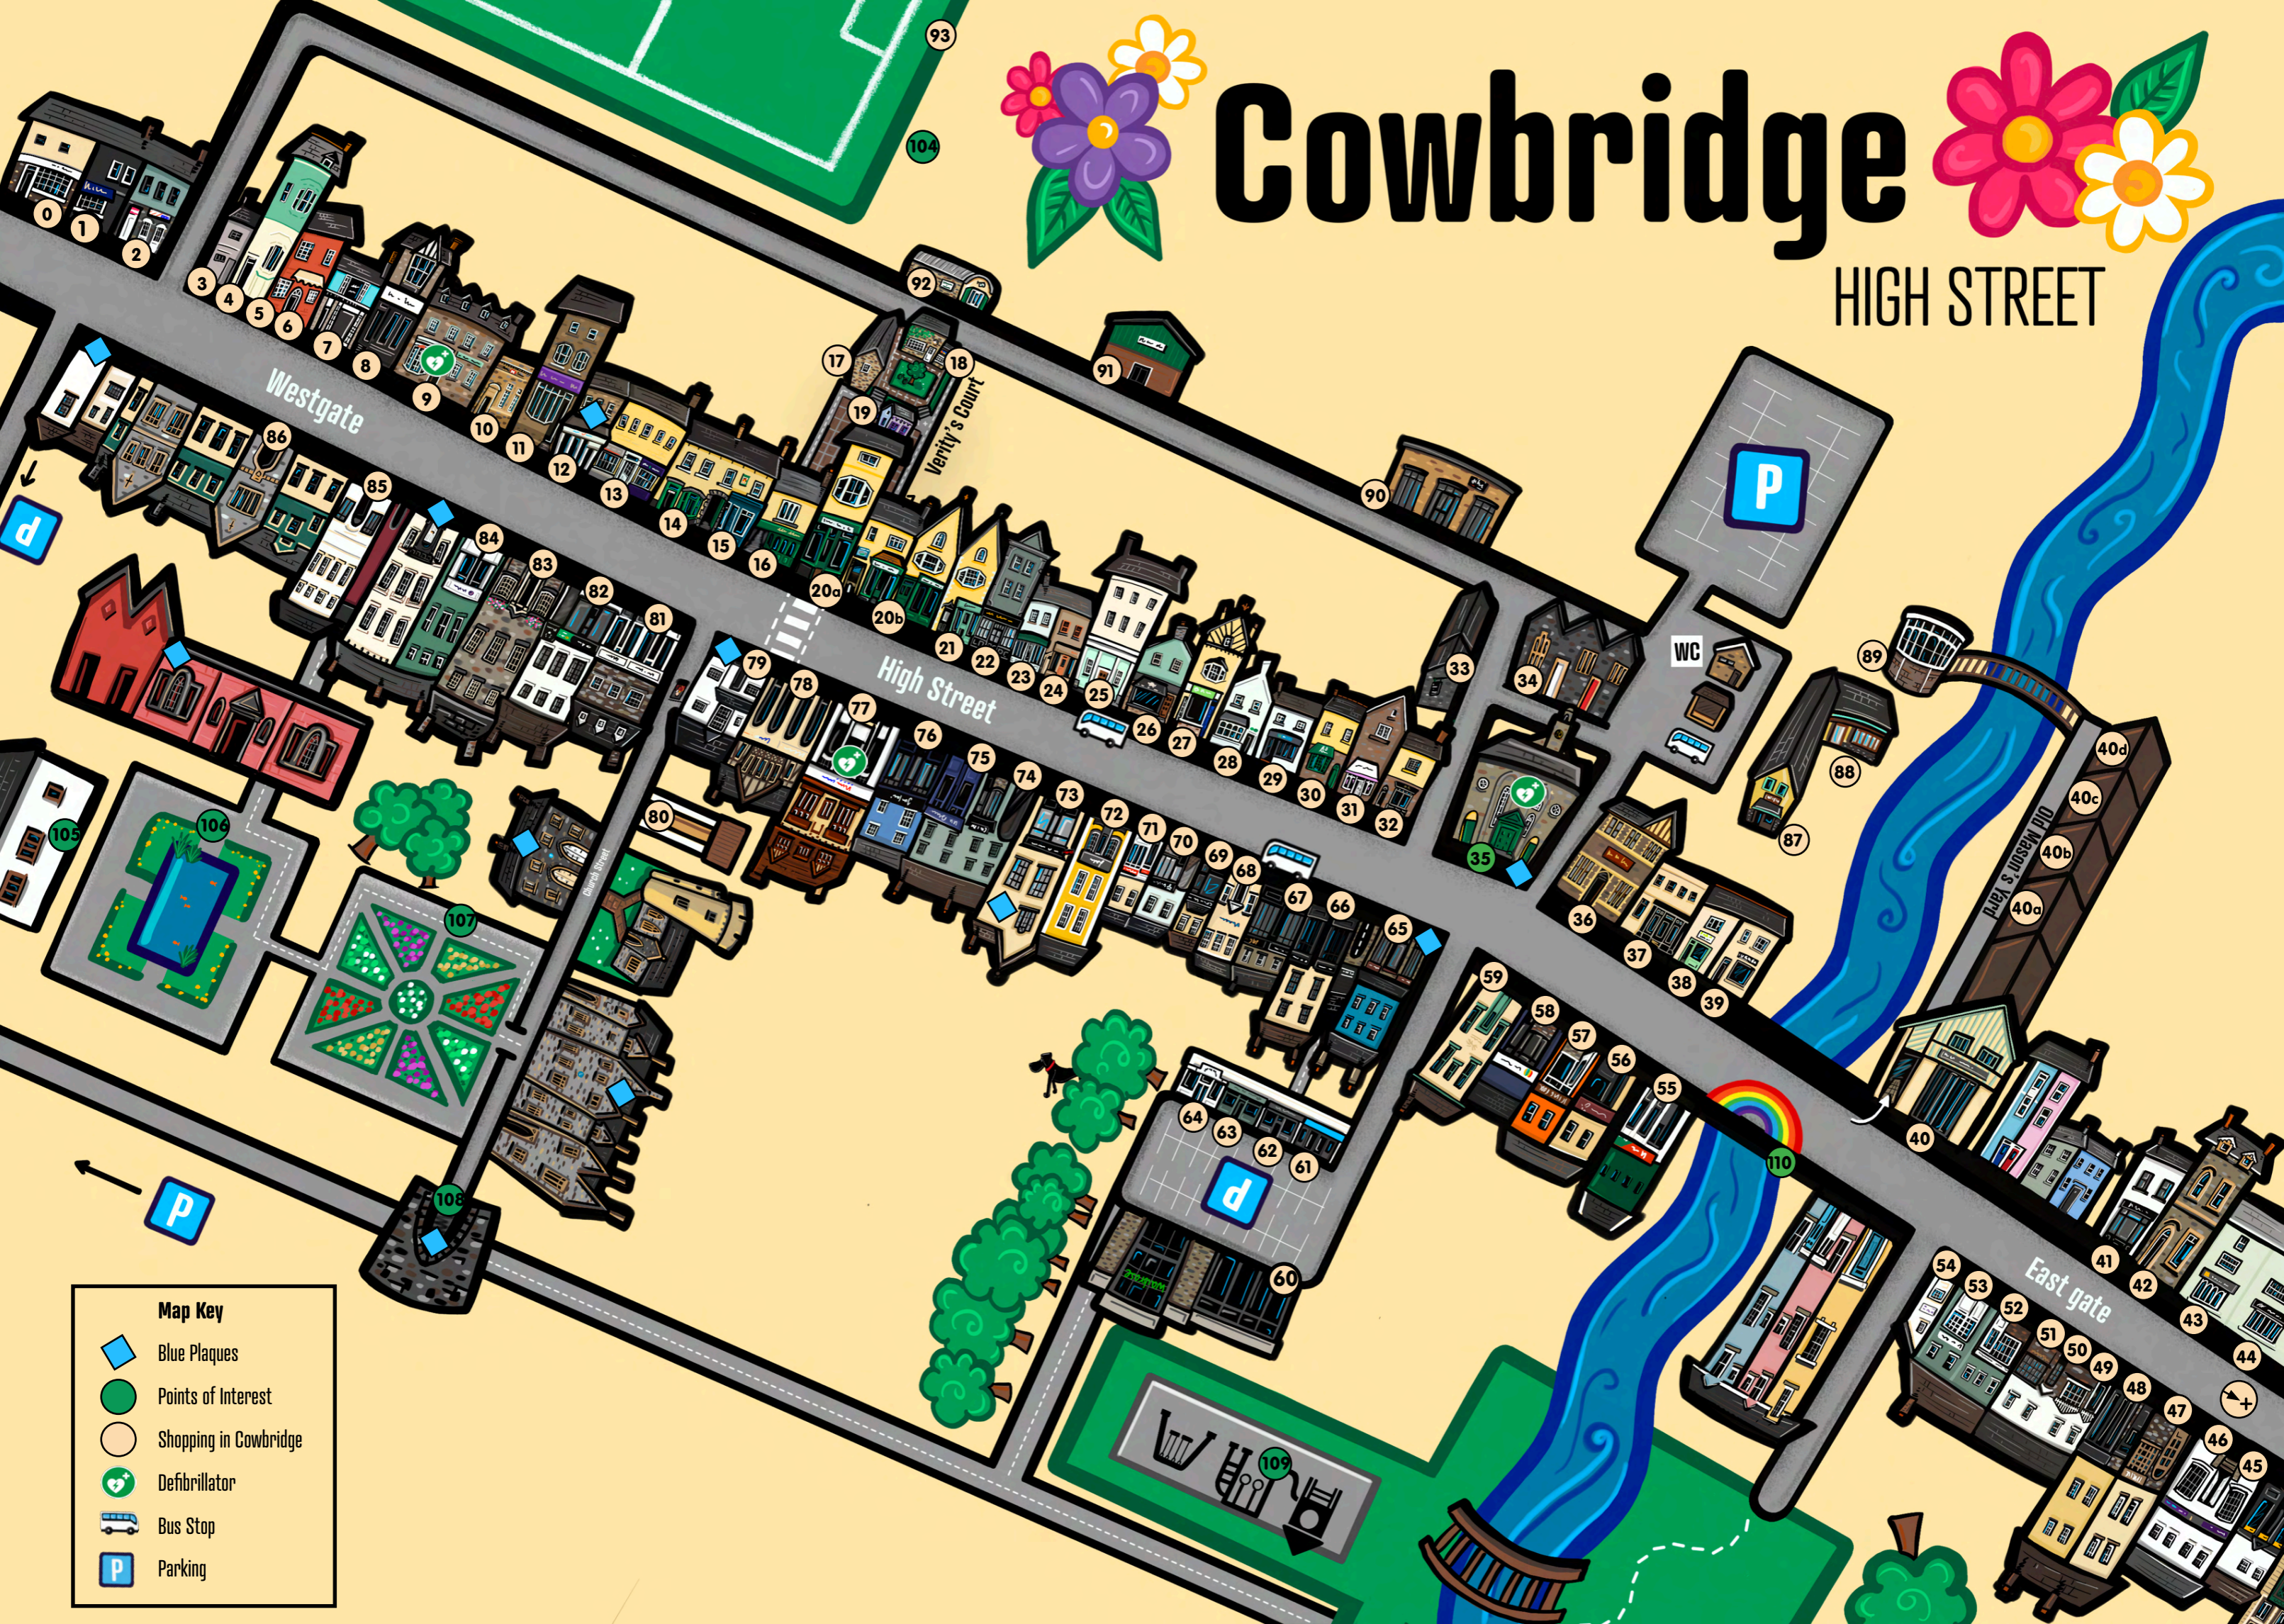

Cowbridge

HIGH STREET

Map Key

-  Blue Plaques
-  Points of Interest
-  Shopping in Cowbridge
-  Defibrillator
-  Bus Stop
-  Parking